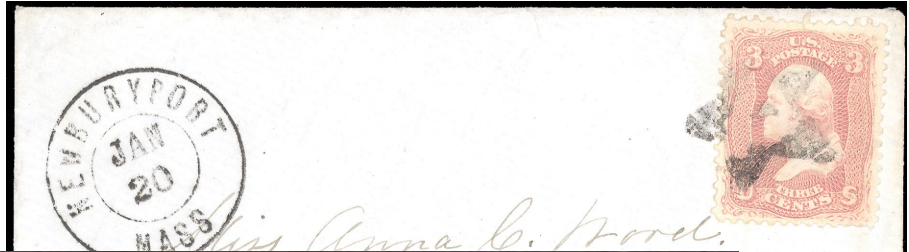

Stars with Dots or Circles in Center

ST-D 1 blue [USCC 3285]
Jersey Shore, PA 12/10/1863-11/17/1864

ST-D 1

ST-D 1

ST-D 1

ST-D 1

ST-D 1

ST-D 1

ST-D 1

Stars with Dots or Circles in Center

ST-D 2
1867

ST-D 2A
Clinton, NJ 1861

ST-D 2B
Newburyport, MA 1861

ST-D 2C
1862

Miss Anna C. Wood,

Miss Mary P. Howard,

Miss Anna C. Wood,
Care Robert S. Rantoul Esq.,
Salem
Mass.

ST-D 2B

ST-D 2B

ST-D 2B

ST-D 2B

Stars with Dots or Circles in Center

 <p>semi-official carrier marking</p> <p>ST-D 3 Manchester, NH <input type="checkbox"/> 1861</p>	 <p>semi-official carrier marking</p> <p>ST-D 3A [USCC 3290; Simpson pg153-332] Norfolk, VA</p>	 <p>semi-official carrier marking</p> <p>ST-D 3B Lowell, MA <input type="checkbox"/> 1851-67</p>		
--	---	--	--	--